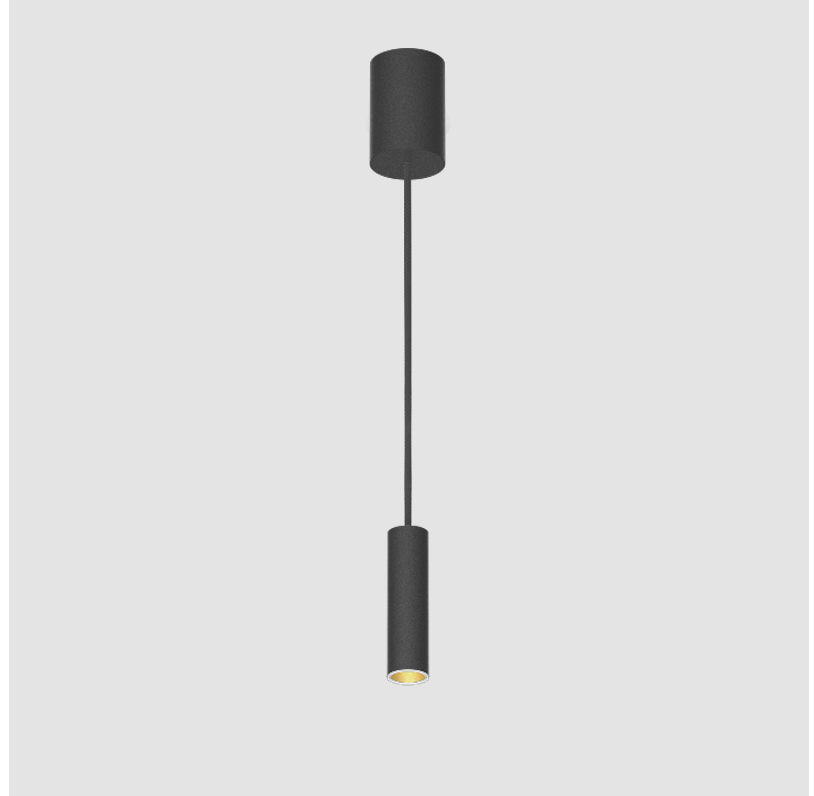

GENERAL

Series: Hangover
Subseries: Hangover Monopoint Surface Canopy
Brand: Prolicht
Division: Architectural
Mounting Type: Suspension
Mounting Location: Ceiling
Subcategory: Pendant

PHYSICAL

Shape: Cylinder
Diameter (mm): 40
Diameter (in): 1 9/16
Height (mm): 150
Height (in): 5 7/8
Max. Overall Height (mm): 2150
Max. Overall Height (in): 84 5/8
Light Distribution: Downlight
Weight (kg): 0.75
Weight (lbs): 1.65
Diffuser: Shine Ring 0-6
Fixture Finish: SSR / BKV / CWI / CRY / HAB / UFT / ITA / RUA / FTG / MYG / LOD / PUS / FRO / FUP / KIA / POP / BLS / SPG / MEY / GOH / GUM / CHC / COM / ABZ / JAG / OBR / MOS / ROR
Fixture Material: Aluminum
Cable Details: 2000mm / 6000mm Cable in White / Black / Orange / Red

ELECTRICAL

Lamp Type: LED (Zhaga Standard)
Input Wattage (W): 10.9
Total Output Wattage (W): 9
Dimming: Non-Dimmable
Driver Included: Yes
Driver Location: Integrated
Driver Type: Constant Current
Driver Class: Class 2
Input Voltage (V): 120
Constant Current (MA): 500
Upon Request: Remote: 0-10Vdc dimming / Phase dimming 120Vac

LED

Number of LEDs: 1
Color Temperature (°K): 2700 / 3000 / 4000
Max. Delivered Lumen (lm): 842
CRI: >90 CRI
Lamp Life (hrs): 50000

OPTICAL

Reflector: 40 / 50

RATINGS AND CERTIFICATIONS

Certified By: Certified for North American Standards
IP rating: IP20